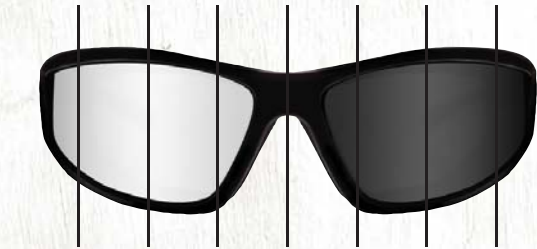

HAZARD

Typical clear-lens safety glasses for dual indoor and outdoor use can expose eyes to glare and bright sunlight, causing fatigue and poor vision. The constant shuffling of clear and dark safety glasses for indoors and out is less efficient and often leads to glasses not being worn in hazardous conditions.

HAZARD AVOIDED

Wiley X LA™ Light Adjusting lenses automatically change tint based on UV light conditions, improving vision and eliminating the need to frequently change safety eyewear.

HAZARD

Average safety glasses feel uncomfortable and look unattractive, leading to the very common problem of employees not wanting to wear them.

HAZARD AVOIDED

Wiley X safety eyewear is not only snug and comfortable, but stylish. Suitable for any activity, on the job or off, they're the perfect safety glasses employees will actually enjoy wearing.

Most Wiley X ANSI approved frames can be filled with a prescription safety lens that meets most on-the-job safety requirements.

Our proprietary polarized lens technology adds 99.9% polarization to 100% ultra violet protection for unequaled clarity and contrast.

Wiley X has earned the distinguished designation of being ISO 9001:2008 certified. This verifies that our production processes and products meet the highest quality standards.